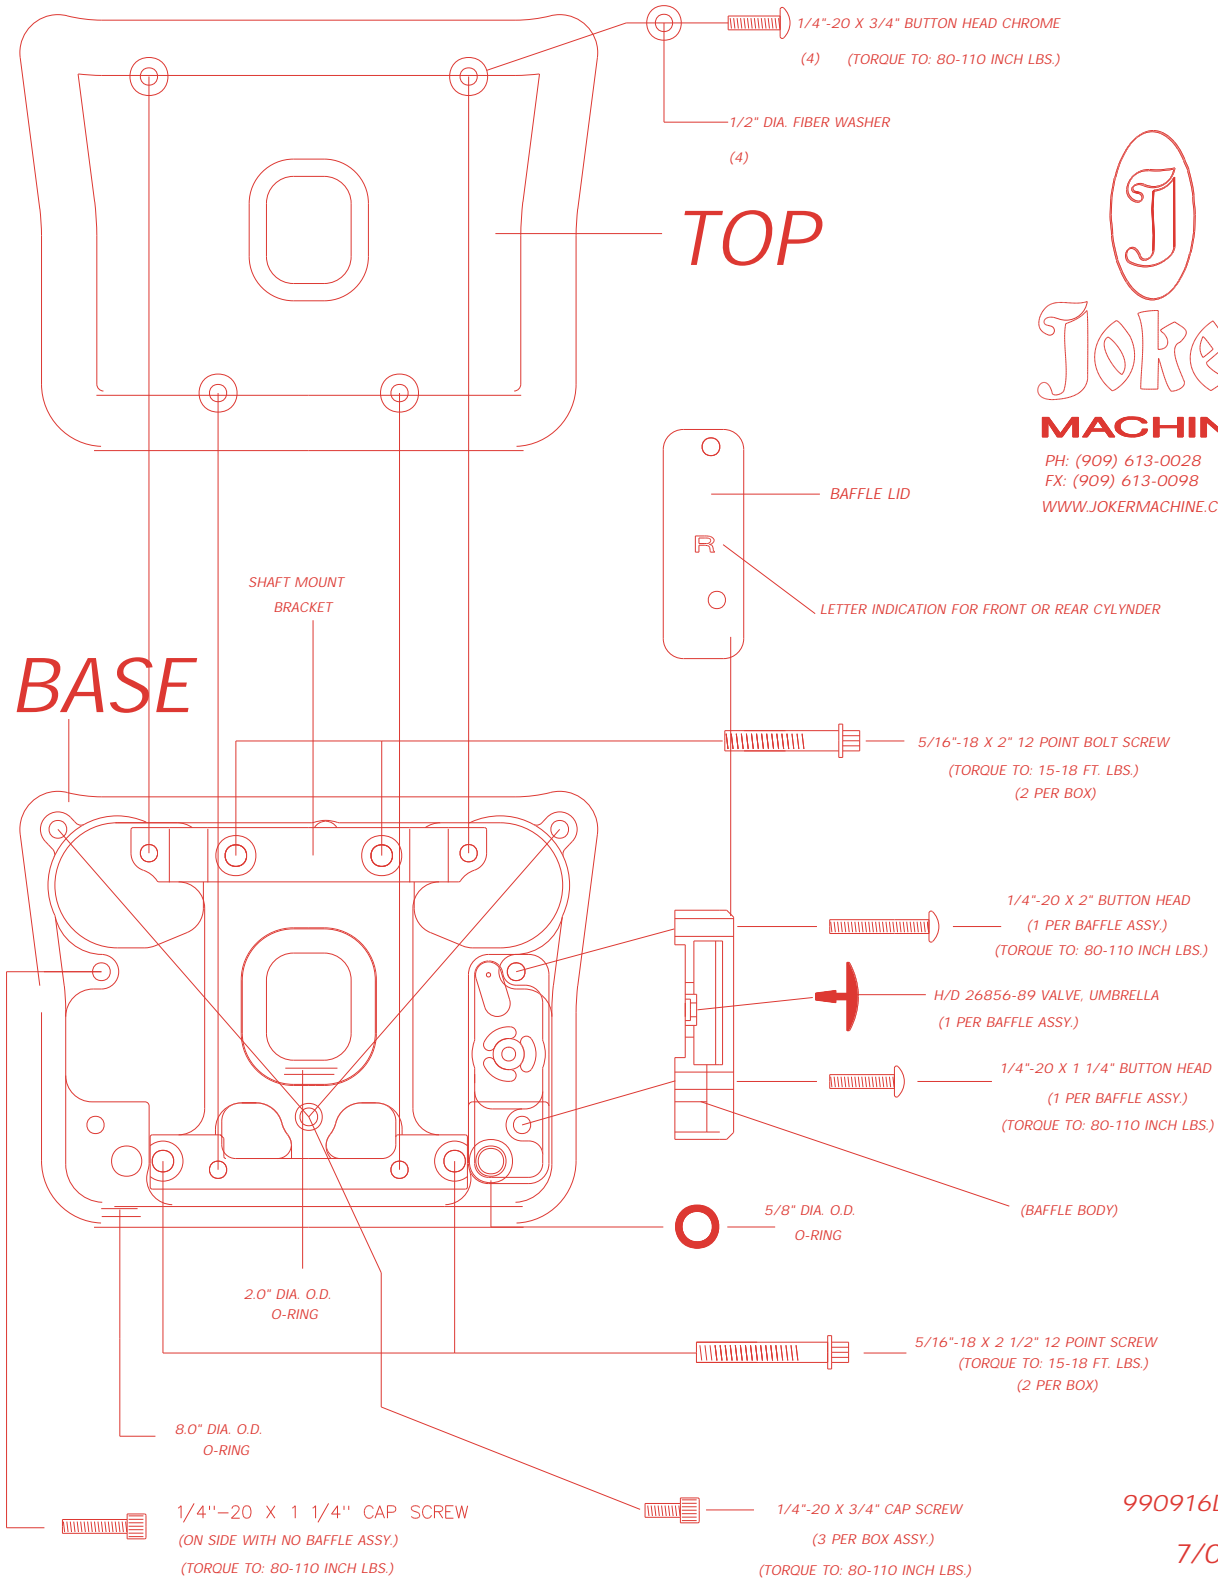

ROCKER BOX ASSY. LAY-OUT

REAR CYLINDER SHOWN

(FOR FRONT JUST MOVE BAFFLE ASSY. "F" TO OPPOSITE SIDE OF BOX SHOWN)

MACHINE

PH: (909) 613-0028

FX: (909) 613-0098

WWW.JOKERMACHINE.COM

990916DR.PRT