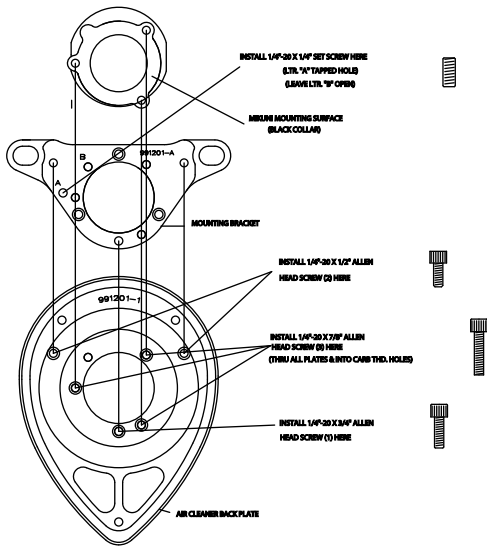

MIKUNI CARB INSTRUCTIONS